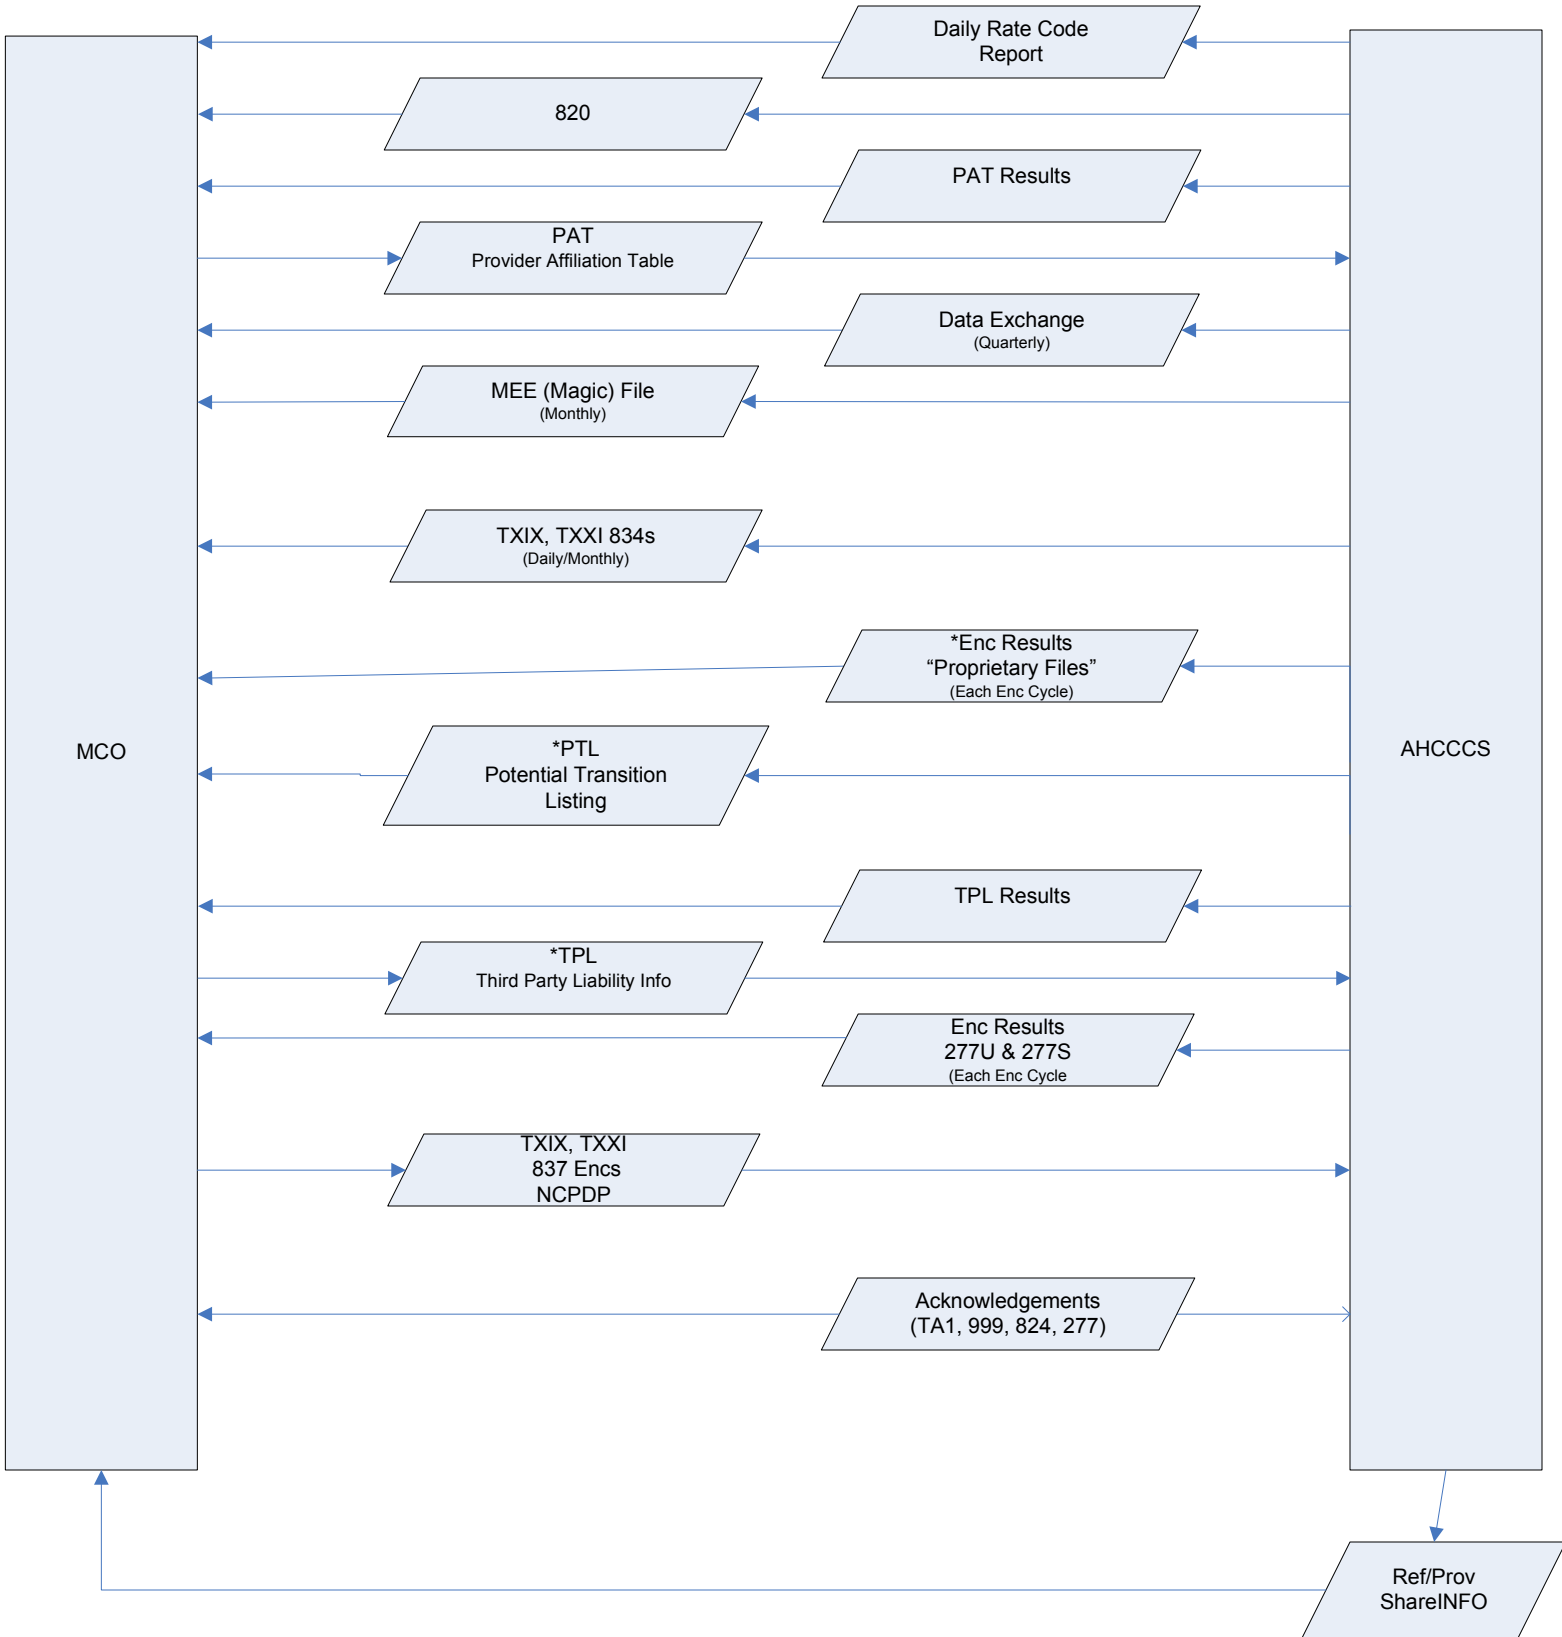

DRAFT - MCO Data Flow – ISD Interfaces

* Refer to AHCCCS Data Exchanges Document

Data Flow – Non ISD Interfaces